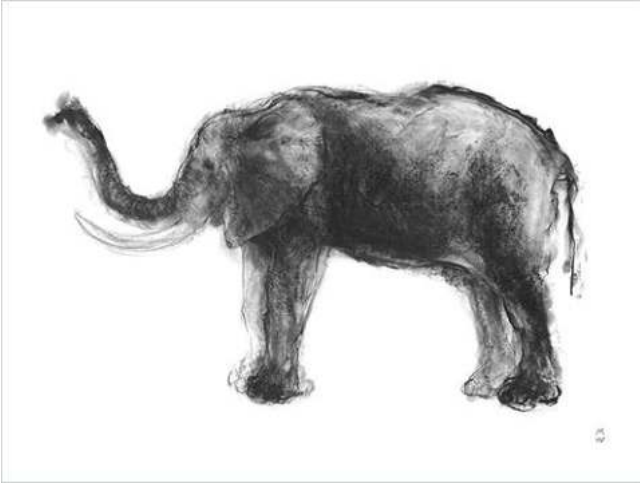

Portfolio: SPRING 2024

Trunk Twist

Manny Woodard

Print Reference: RT49582-E1

Product Type: Giclée Editions | Paper

Paper Size (WxH): [24 x 18 in](#) | 60 x 45 cm

Image Size (WxH): [24 x 18 in](#) | 60 x 45 cm