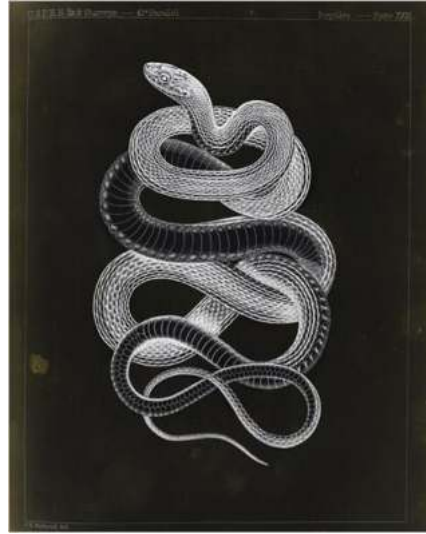

Fall Table

Zaira Zarotti

Print Reference: RX88140-D1

Product Type: Giclée Editions | Paper

Paper Size (WxH): 20 x 30 in | 50 x 75 cm

Image Size (WxH): 20 x 30 in | 50 x 75 cm

Tepozteco

Chris Dunker