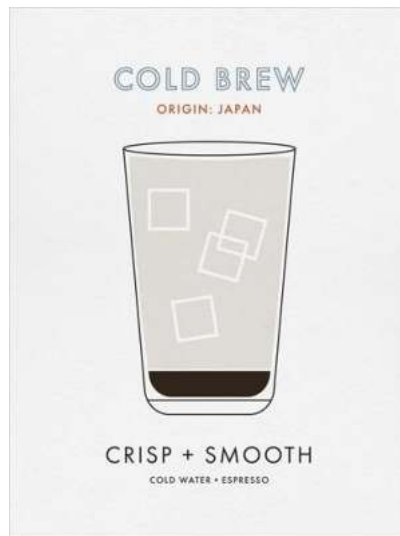

Coffee Order - Cappuccino

Tom Frazier

Print Reference: RT49160-E5

Product Type: Giclée Editions | Paper

Paper Size (WxH): [12 x 16 in](#) | 30 x 40 cm

Image Size (WxH): [12 x 16 in](#) | 30 x 40 cm

Coffee Order - Cold Brew