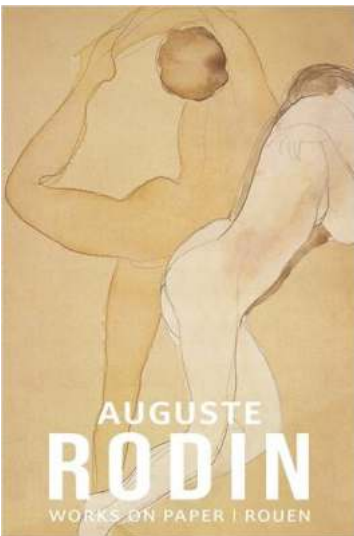

Works on Paper - Rouen

Auguste Rodin

Print Reference: RX89736-D6

Product Type: Giclée Editions | Paper

Paper Size (WxH): [16 x 24 in](#) | 40 x 60 cm

Image Size (WxH): [16 x 24 in](#) | 40 x 60 cm