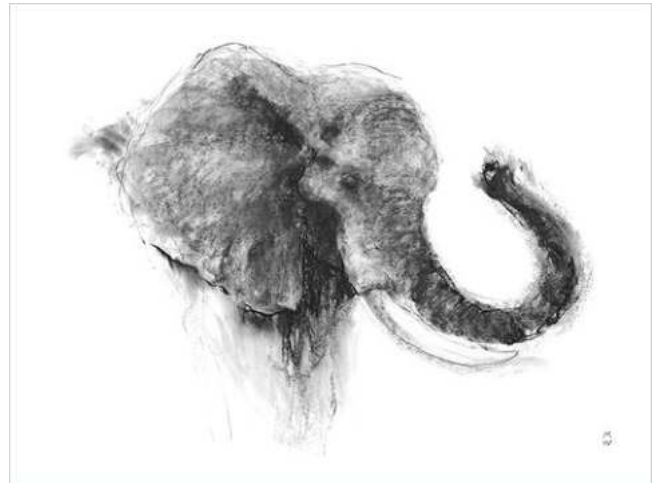

Trunk Twirl

Manny Woodard

Print Reference: RT49581-E1

Product Type: Giclée Editions | Paper

Paper Size (WxH): [24 x 18 in](#) | 60 x 45 cm

Image Size (WxH): [24 x 18 in](#) | 60 x 45 cm