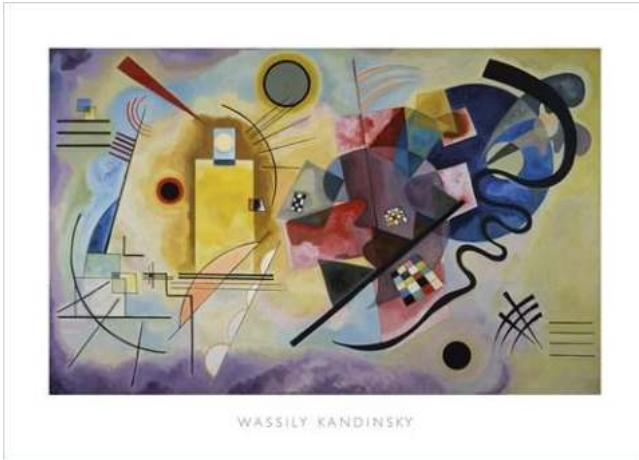

Product Type: Open Editions | Undefined

Paper Size (WxH): [70 x 50 cm](#) | 27 x 20 in

Image Size (WxH): [70 x 50 cm](#) | 27 x 20 in

Portfolio: SPRING 2024

Yellow, Red, and Blue, 1925

Wassily Kandinsky

Print Reference: SPT8702