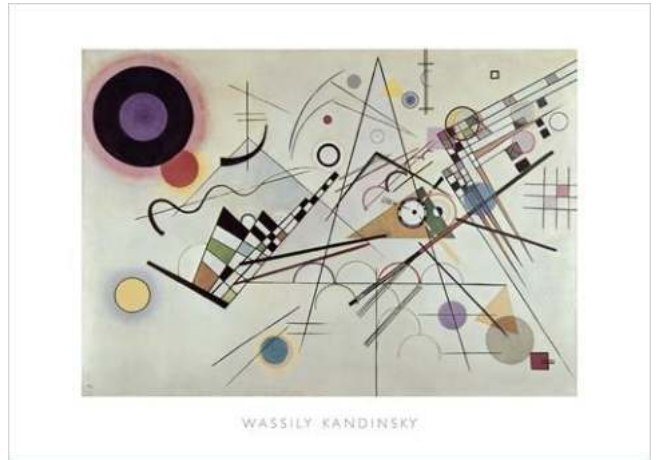

Composition no.8, 1923

Wassily Kandinsky

Print Reference: SPT8701

Product Type: Open Editions | Undefined

Paper Size (WxH): [70 x 50 cm](#) | 27 x 20 in

Image Size (WxH): [70 x 50 cm](#) | 27 x 20 in