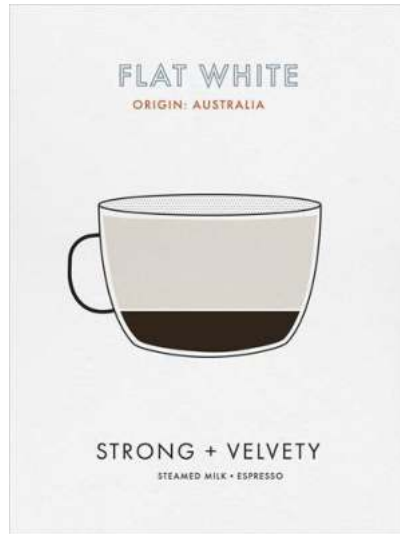

Coffee Order - Flat White

Tom Frazier

Print Reference: RT49159-E5

Product Type: Giclée Editions | Paper

Paper Size (WxH): [12 x 16 in](#) | 30 x 40 cm

Image Size (WxH): [12 x 16 in](#) | 30 x 40 cm