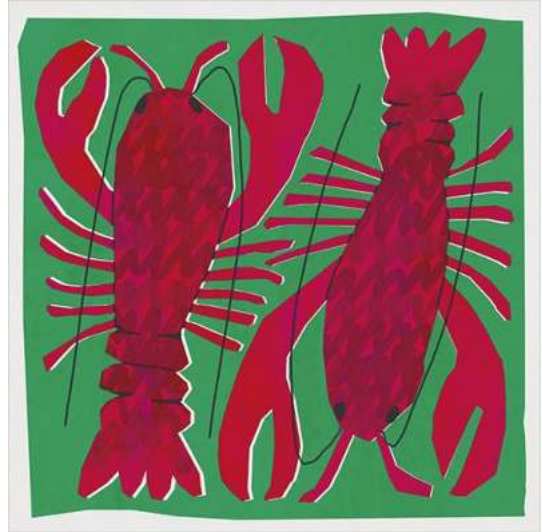

### **Bold Blocks - Fish**

Chloe Watts

Print Reference: RH5086-F1

Product Type: Giclée Editions | Paper

Paper Size (WxH): [20 x 16 in](#) | 50 x 40 cm

Image Size (WxH): [20 x 16 in](#) | 50 x 40 cm