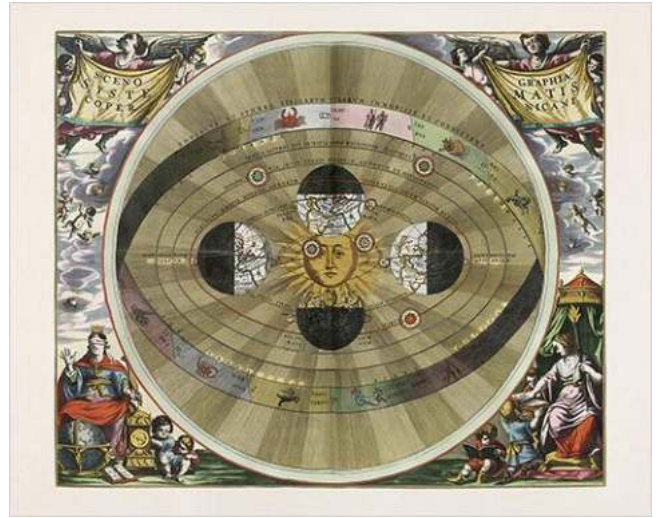

## Theoria Lunae

The Drammis Collection

Print Reference: RH5082-F2

Product Type: Giclée Editions | Paper

Paper Size (WxH): [28 x 22 in](#) | 71 x 56 cm

Image Size (WxH): [28 x 22 in](#) | 71 x 56 cm