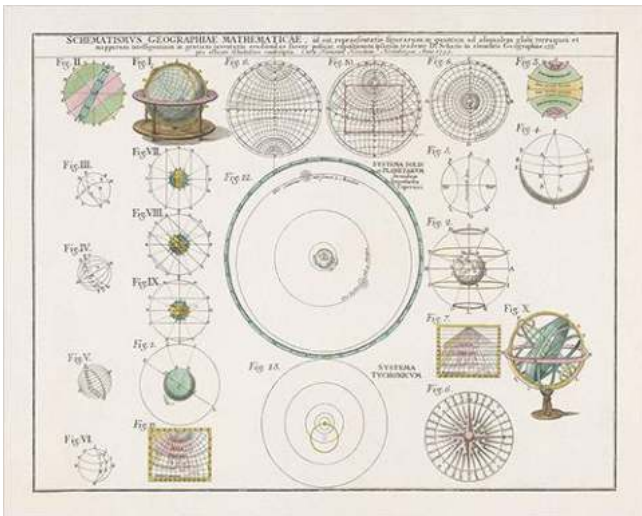

### Coastal Bliss

Erika Greenfield

Print Reference: RT49849-E1

Product Type: Giclée Editions | Paper

Paper Size (WxH): [24 x 18 in](#) | 60 x 45 cm

Image Size (WxH): [24 x 18 in](#) | 60 x 45 cm