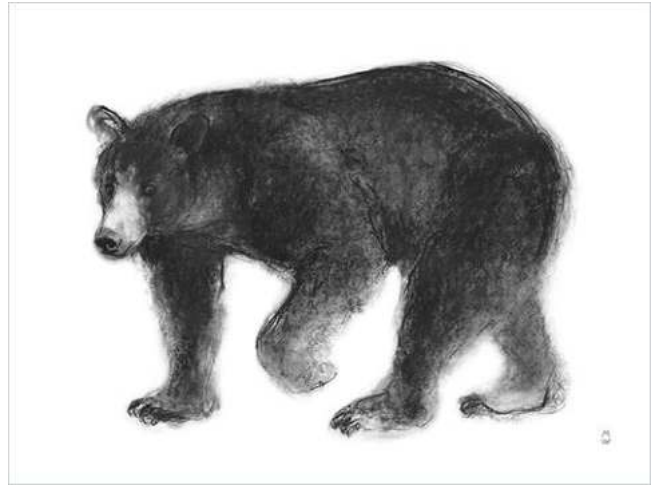

### Wild Sketch - Rest

Manny Woodard

Print Reference: RT49786-E1

Product Type: Giclée Editions | Paper

Paper Size (WxH): 24 x 18 in | 60 x 45 cm

Image Size (WxH): 24 x 18 in | 60 x 45 cm