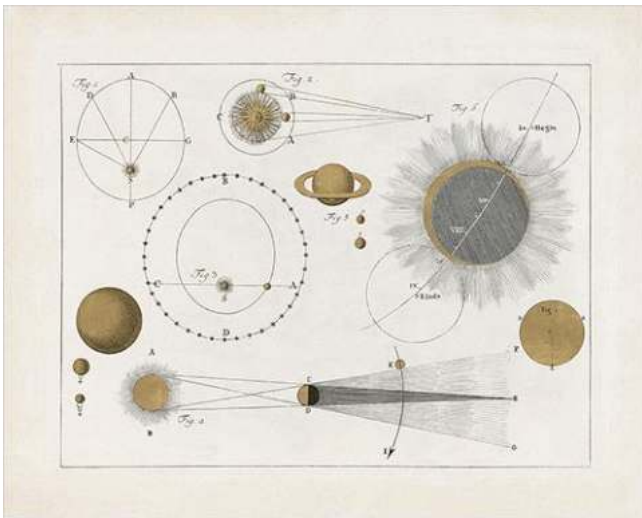

## Eclipsis Solaris

The Drammis Collection

Print Reference: RH5080-F3

Product Type: Giclée Editions | Paper

Paper Size (WxH): [40 x 32 in](#) | 100 x 80 cm

Image Size (WxH): [40 x 32 in](#) | 100 x 80 cm