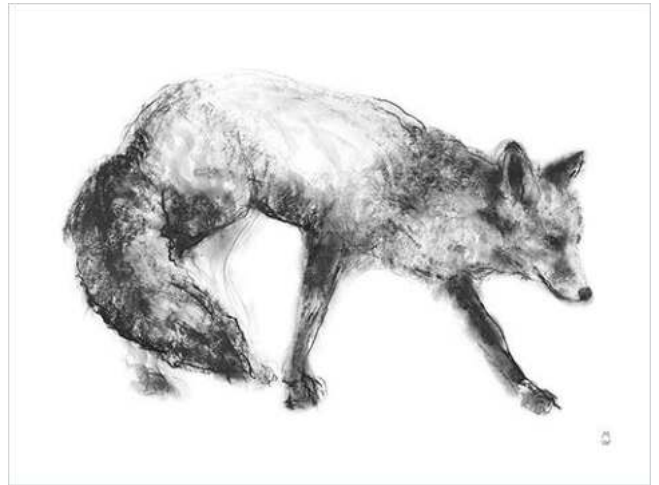

### Wild Sketch - Look

Manny Woodard

Print Reference: RT49790-E5

Product Type: Giclée Editions | Paper

Paper Size (WxH): [16 x 12 in](#) | 40 x 30 cm

Image Size (WxH): [16 x 12 in](#) | 40 x 30 cm