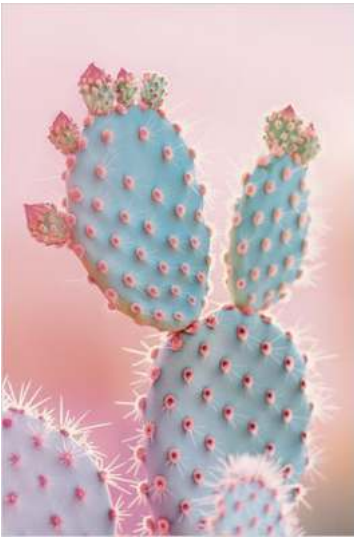

### **Blush Botanicals - Spikes**

Philippe Hugonnard

Print Reference: RX89973-D5

Product Type: Giclée Editions | Paper

Paper Size (WxH): [12 x 18 in](#) | 30 x 45 cm

Image Size (WxH): [12 x 18 in](#) | 30 x 45 cm