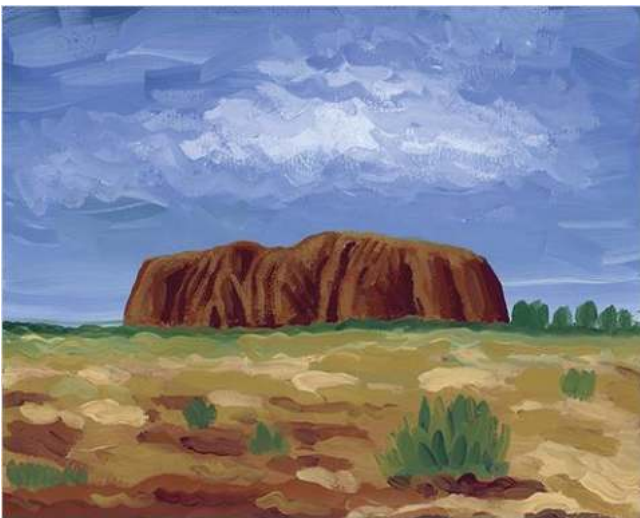

### Panoramic Perspective - Tarn

Erika Greenfield

Print Reference: RH5031-F1

Product Type: Giclée Editions | Paper

Paper Size (WxH): [20 x 16 in](#) | 50 x 40 cm

Image Size (WxH): [20 x 16 in](#) | 50 x 40 cm