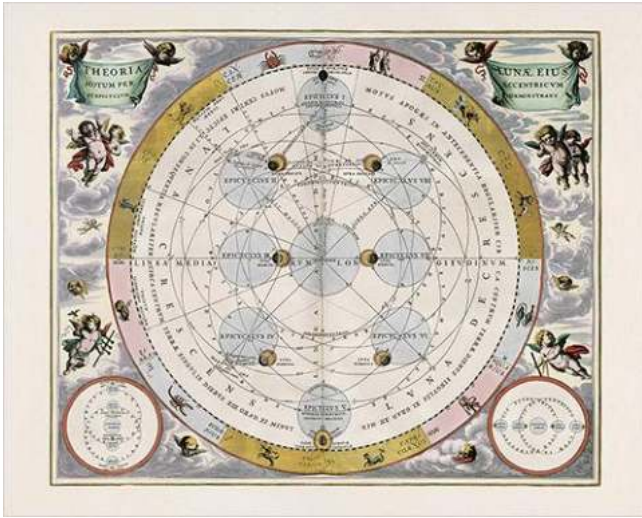

## Theoria Lunae

The Drammis Collection

Print Reference: RH5082-F2

Product Type: Giclée Editions | Paper

Paper Size (WxH): [28 x 22 in](#) | 71 x 56 cm

Image Size (WxH): [28 x 22 in](#) | 71 x 56 cm