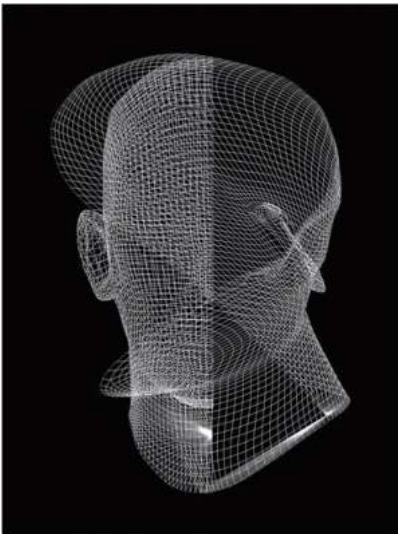

Frame Of Mind - Distort
Fari Strachan

Print Reference: RT46722-E1

Product Type: Giclée Editions | Paper

Paper Size (WxH): [18 x 24 in](#) | 45 x 60 cm

Image Size (WxH): [18 x 24 in](#) | 45 x 60 cm