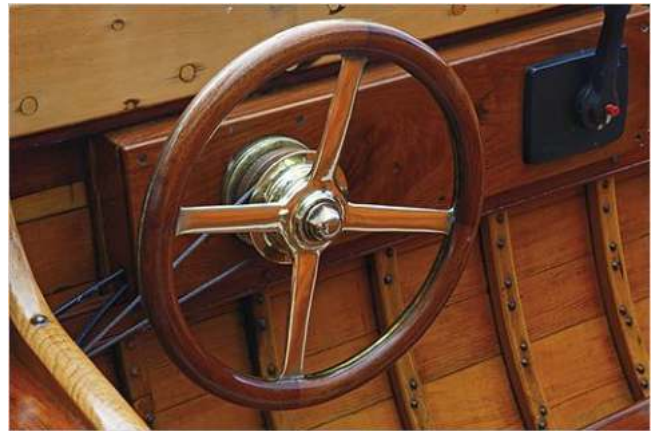

### Maritime Manoeuvres - Knot

Ben Wood

Print Reference: RX90112-D5

Product Type: Giclée Editions | Paper

Paper Size (WxH): [18 x 12 in](#) | 45 x 30 cm

Image Size (WxH): [18 x 12 in](#) | 45 x 30 cm