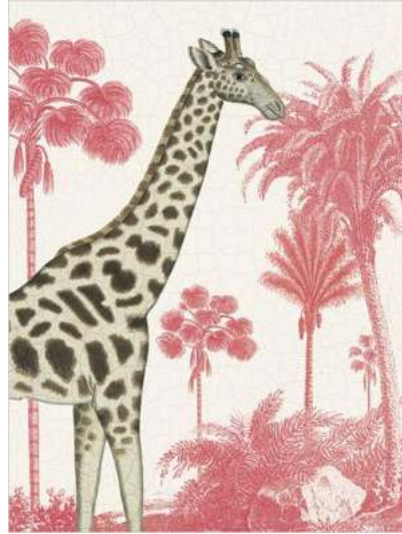

**Wild Wonderland - Giraffe**  
The Drammis Collection

Print Reference: RT49805-E1

Product Type: Giclée Editions | Paper

Paper Size (WxH): [18 x 24 in](#) | 45 x 60 cm

Image Size (WxH): [18 x 24 in](#) | 45 x 60 cm