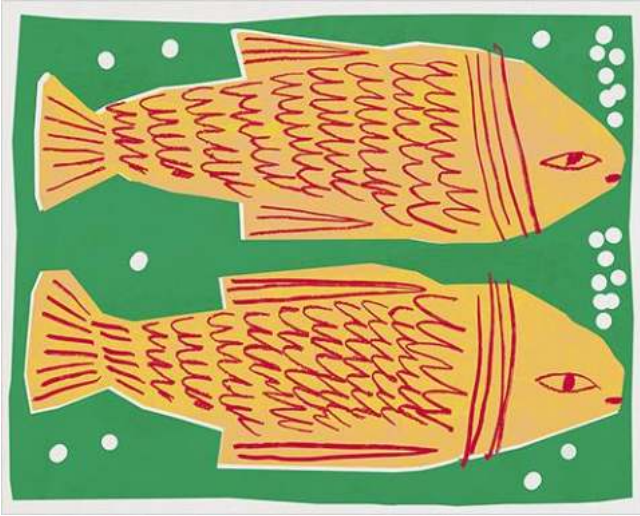

**Bold Blocks - Fly**

Chloe Watts

Print Reference: RT49766-E1

Product Type: Giclée Editions | Paper

Paper Size (WxH): [18 x 24 in](#) | 45 x 60 cm

Image Size (WxH): [18 x 24 in](#) | 45 x 60 cm