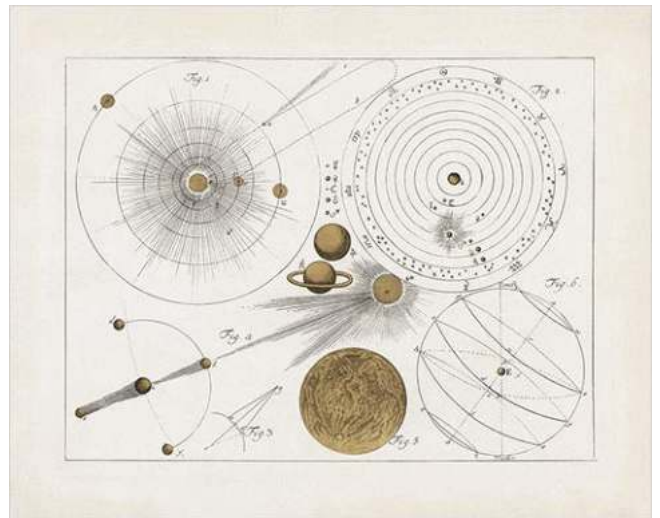

## Eclipsis Solaris

The Drammis Collection

Print Reference: RH5080-F3

Product Type: Giclée Editions | Paper

Paper Size (WxH): [40 x 32 in](#) | 100 x 80 cm

Image Size (WxH): [40 x 32 in](#) | 100 x 80 cm