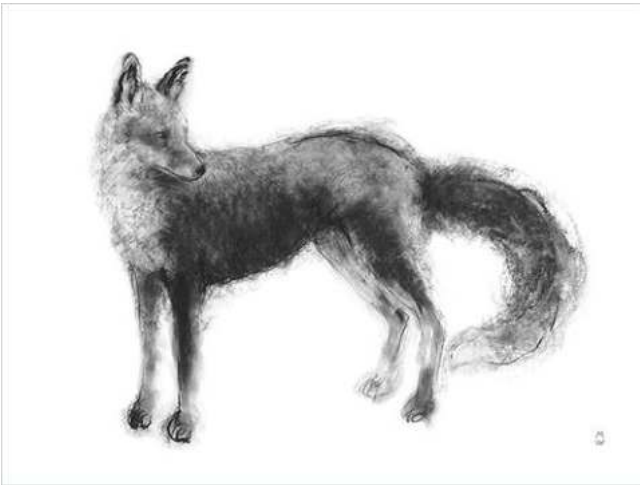

### Country Egrets - Flight

Erika Greenfield

Print Reference: RT49752-E1

Product Type: Giclée Editions | Paper

Paper Size (WxH): [24 x 18 in](#) | 60 x 45 cm

Image Size (WxH): [24 x 18 in](#) | 60 x 45 cm