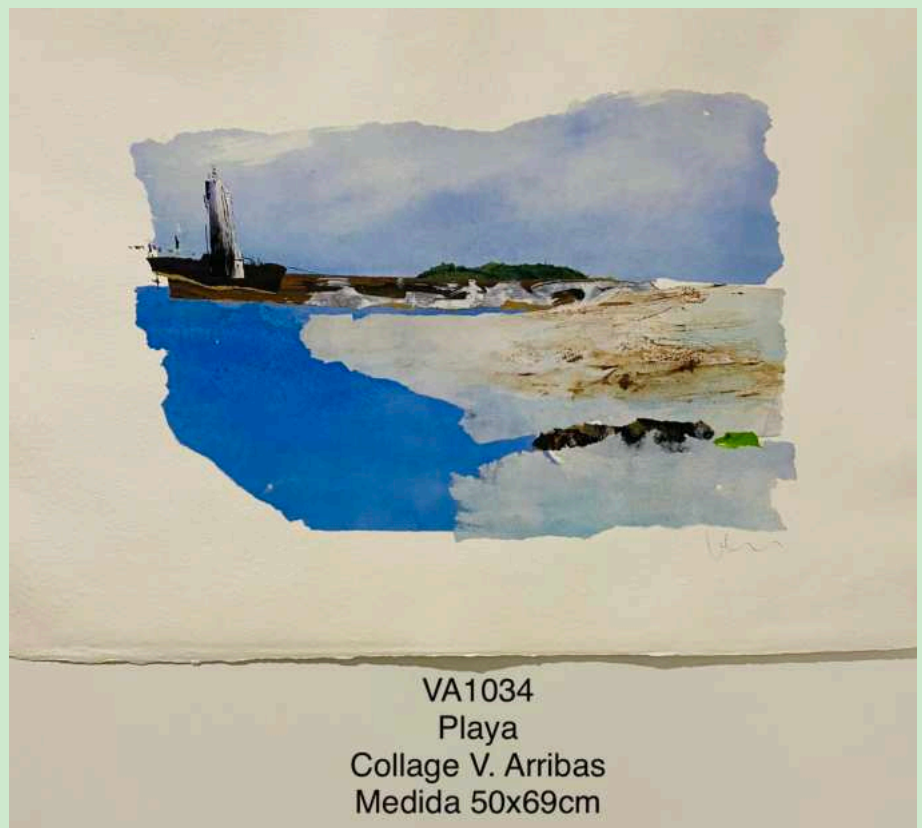

VA1034
Playa
Collage V. Arribas
Medida 50x69cm