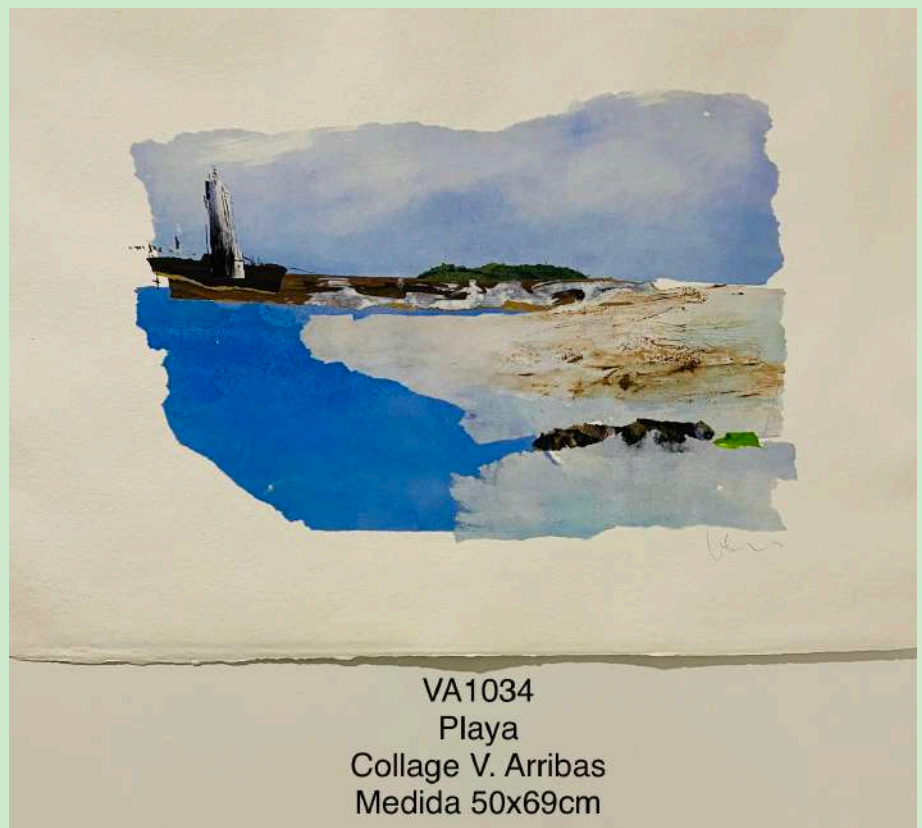

VA1034
Playa
Collage V. Arribas
Medida 50x69cm