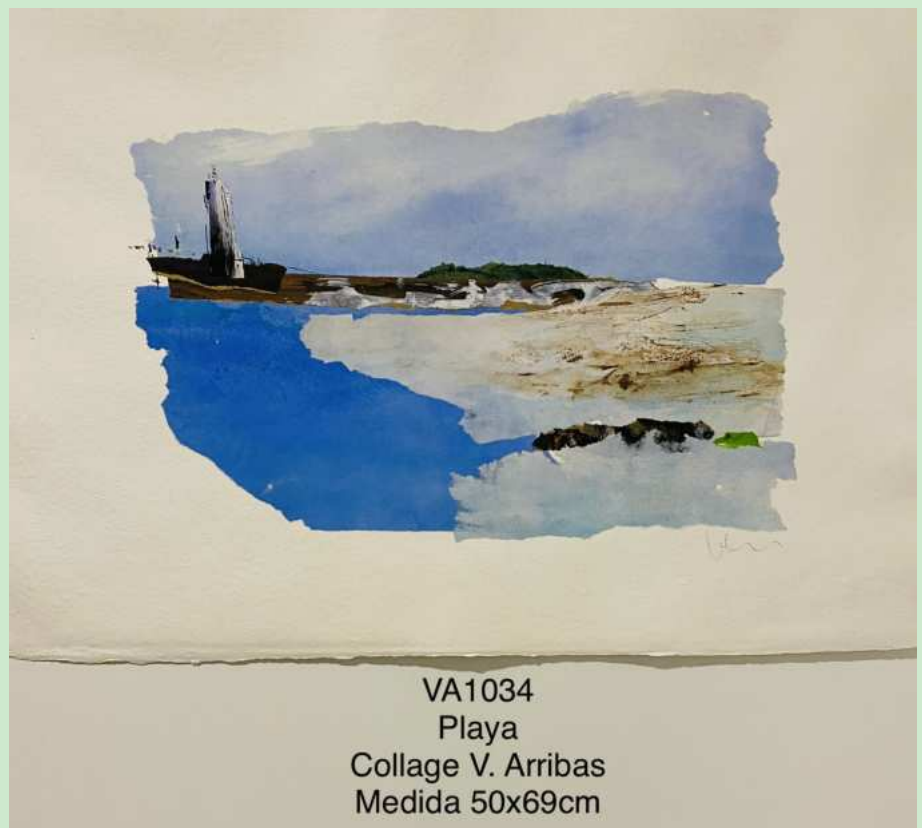

VA1034
Playa
Collage V. Arribas
Medida 50x69cm